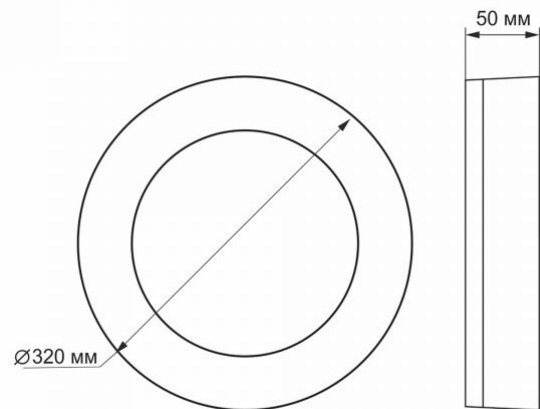

Photometric parameters

Useful luminous flux of the contained light source (Φuse)	2600 Lm
Correlated color temperature	5000K (neutral white)
Beam angle	120°
Color rendering index (CRI)	Ra > 80
On/Off cycles	20000
Lifetime (L70B50)	25000 h
Useful luminous flux of the light source reference	in a sphere (360°)
Chromaticity coordinates (x)	0.35
Chromaticity coordinates (y)	0.36
R9 colour rendering index value	>0
The lumen maintenance factor	≥95.8%
Flicker metric (Pst LM)	≤1
Stroboscopic effect metric (SVM)	≤0.4

Dimensions

EAN	5904405542309
In the package	1 pc.
Outer box	10 pcs.
Height	320 mm
Width	320 mm
Depth	50 mm

Signs marking goods

Packaging marking

Recycling of waste, CE, Utilization

VIDEX®**VIDEX-BULKHEAD-LED-LENA-24W-NW****INDEX: VLE-BHFR-245**