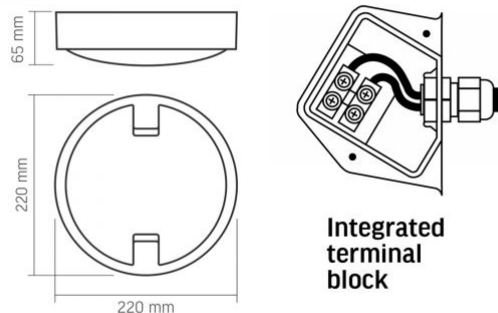

VIDEX®

VIDEX-BULKHEAD-LED-INGA-18W-NW

INDEX: VLE-BH12R-185

Ingress protection	IP65
Housing material	Plastic

Dimensions

EAN	5904405540961
In the package	1 pc.
Height	220 mm
Outer box	16 pcs.
Width	220 mm
Depth	65 mm

Signs marking goods

Packaging marking

Recycling of
waste, CE,
Utilization

VIDEX®

VIDEX-BULKHEAD-LED-INGA-18W-NW

INDEX: VLE-BH12R-185

We reserve the right to make technical changes. The data contained in this material is not legally binding.