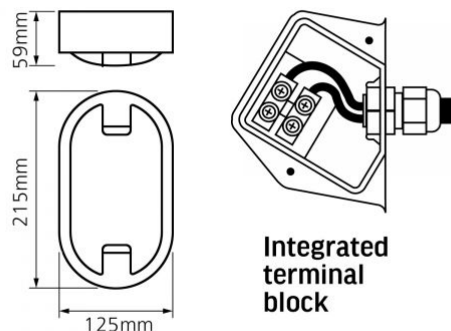

In the package	1 pc.
-----------------------	-------

Height	215 mm
---------------	--------

Outer box	24 pcs.
------------------	---------

Width	125 mm
--------------	--------

Depth	59 mm
--------------	-------

Signs marking goods

Packaging marking

Recycling of
waste, CE,
Utilization

VIDEX®

VIDEX-BULKHEAD-LED-DANA-15W-NW

INDEX: VLE-BH120-155

We reserve the right to make technical changes. The data contained in this material is not legally binding.

Allegro opt Sp. z o.o., ul. Mierzeja Wiślana 11,
30-732 Krakow, Poland.

-  The product must be used indoors
-  The product must be used outdoors
-  Class of protection against electric shock II - provided not only by basic insulation but also by double or reinforced insulation
-  Minimum distance from the illuminated object
0,5 m
-  Waste recycling after the end of the product's service life
-  The product meets the requirements of EU directives
-  It is forbidden to throw away waste equipment marked with the symbol of a crossed-out bin with other waste
-  — Rated beam angle
120°
-  — Ra > 80 - color rendering index
-  — Rated On/off cycles
ON/OFF
20 000
-  — The product withstands a medium impact (e.g., from a blunt object)
IK07
-  — Nominal lifetime (hours)
25 000 h
-  — The product does not emit ultraviolet light
Free
-  — The product is incompatible with light regulators
Not Dimmable
-  — Operating temperatures range
-20° +40°C
-  — The product does not contain mercury
Free
-  — Class of protection against dust and moisture. The product has full protection against dust and water jets from all directions
IP65