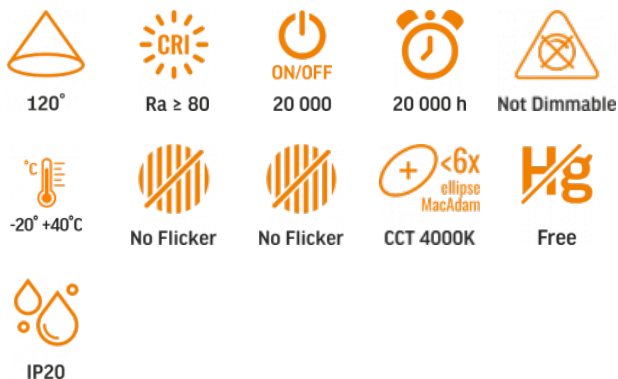

VIDEX®

WARRANTY 2 YEARS

Neutral White / Neutralny biały / Neutralni bila / Blanc neuter / Neutrálna biela / Neutraal wit / Semleges feher / Nevtralno bela / Neutralno bijela / Neutralweiß / Alb neutru / Neutralus balta / Neitrāls balta / Neutraalne valge / Нейтрално бяла / Bianco neutro.

General parameters

Light source or containing product Light source

Type of light source

Energy class of the light source	G
Dimmable	no
Directional (DLS) or non-directional (NDLS) light source	NDLS
Connected light source (cls)	no
Color-tunable light source	no
Mains (MLS) or non-mains (NMLS) light source	NMLS
High luminance light source	No
Anti-glare shield	No

VIDEX-GU10-5W-NW

INDEX: VLE-MR16e-05104

Technology LED

Electrical parameters

On-mode power (Pon)	5 W
Rated voltage, frequency	AC 220-240 V, 50/60 Hz
Rated current	44 mA
Displacement factor (cos φ1)	0.5
Survival factor	0.9
Energy consumption in on-mode of the light source (kWh/1000h)	5

Photometric parameters

Useful luminous flux (Φuse)	420 Lm
Correlated color temperature	4000K (neutral white)
Beam angle	120°
Color rendering index (CRI)	Ra > 80
On/Off cycles	20000
Lifetime (L70B50)	20000 h
Useful luminous flux of the light source reference	in a sphere (360°)
Chromaticity coordinates (x)	0.38
Chromaticity coordinates (y)	0.38
R9 colour rendering index value	>0
The lumen maintenance factor	≥94.8%
Flicker metric (Pst LM)	≤1
Stroboscopic effect metric (SVM)	≤0.4
Colour consistency in MacAdam ellipses (SDCM)	<6 (4000K)