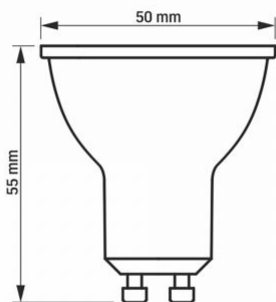

Photometric parameters

Useful luminous flux (Φuse)	400 Lm
Correlated color temperature	4000K (neutral white)
Peak luminous intensity	500 cd
Beam angle	36°
Color rendering index (CRI)	Ra > 80
On/Off cycles	20000
Lifetime (L70B50)	20000 h
Useful luminous flux of the light source reference	in a narrow cone (90°)
Chromaticity coordinates (x)	0.38
Chromaticity coordinates (y)	0.38
R9 colour rendering index value	>0
The lumen maintenance factor	≥94.8%
Flicker metric (Pst LM)	≤1
Stroboscopic effect metric (SVM)	≤0.4

Operating temperature range -20° +40°C

Mercury content Does not contain

Ingress protection IP20

Dimensions

EAN 5904405540473

In the package 1 pc.

Height 55 mm

Outer box 20 pcs.

Width 50 mm

Depth 50 mm

Unit nett weight 23g

Signs marking goods

Packaging marking

Recycling of waste, CE, Not suitable for use under moisture, Utilization

INDEX: VLE-MR16eL-05104

We reserve the right to make technical changes. The data contained in this material is not legally binding.