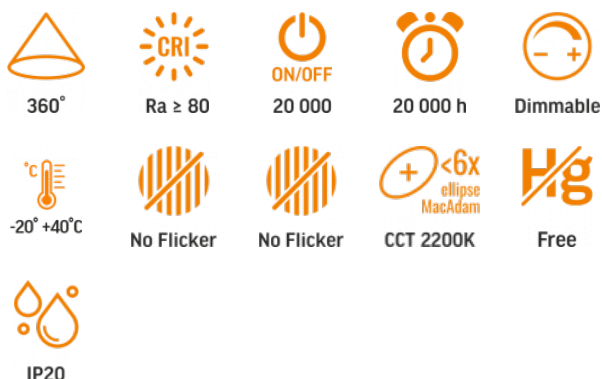

VIDEX®

VIDEX-E27-ST64-6W-FIL-DIM-AMBER-WW

INDEX: VLE-ST64FAD-06272

WARRANTY 3 YEARS

WARM WHITE

2200K

Warm White / Ciepła biel / Tepla bila / Blanc chaud / Tepla biela / Warm wit / Meleg feher / Topla bela / Topla bijela / Warmweiß / Alb cald / Šiltai balta / Silti balta / Soe valge / Тепло бяла / Bianco caldo.

General parameters

Light source or containing product Light source

Type of light source

Energy class of the light source	F
Dimmable	yes
Directional (DLS) or non-directional (NDLS) light source	NDLS
Connected light source (cls)	no
Color-tunable light source	no
Mains (MLS) or non-mains (NMLS) light source	MLS
High luminance light source	No
Anti-glare shield	No
Technology	LED

Electrical parameters

On-mode power (Pon)	6 W
Rated voltage, frequency	AC 220-240 V, 50/60 Hz
Rated current	33 mA
Displacement factor (cos φ1)	0.5
Survival factor	0.9
Energy consumption in on-mode of the light source (kWh/1000h)	6

Photometric parameters

Useful luminous flux (Φuse)	550 Lm
Correlated color temperature	2200K (warm white)
Beam angle	360°
Color rendering index (CRI)	Ra > 80
On/Off cycles	20000
Lifetime (L70B50)	20000 h
Useful luminous flux of the light source reference	in a sphere (360°)
Chromaticity coordinates (x)	0.497
Chromaticity coordinates (y)	0.411
R9 colour rendering index value	>0
The lumen maintenance factor	≥94.8%
Flicker metric (Pst LM)	≤1
Stroboscopic effect metric (SVM)	≤0.4
Colour consistency in MacAdam ellipses (SDCM)	<6 (2200K)