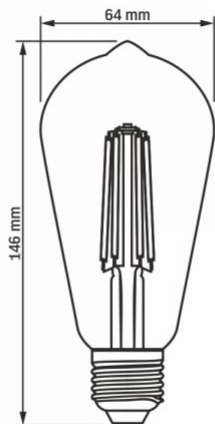

INDEX: VLE-ST64FAD-06272

not legally binding.

Allegro opt Sp. z o.o., ul. Mierzeja Wiślana 11,
30-732 Krakow, Poland.

We reserve the right to make technical changes. The data contained in this material is

- The product must be used indoors
- Waste recycling after the end of the product's service life
- The product meets the requirements of EU directives
- Not suitable for use under moisture
- It is forbidden to throw away waste equipment marked with the symbol of a crossed-out bin with other waste
- Rated beam angle
  360°
- Ra > 80 - color rendering index
  Ra > 80
- Rated On/off cycles
  20 000
- Nominal lifetime (hours)
  20 000 h
- The product supports brightness adjustment
  Dimmable
- Operating temperatures range
  -20° +40°C
- The flickering of the light does not exceed the permissible level
  No Flicker
- The product has minimal flickering, which should not cause discomfort or danger
  No Flicker
- Colour consistency in MacAdam ellipses (SDCM)
  CCT 2200K
- The product does not contain mercury
  Free
- Class of protection against dust and moisture. Protection against solid objects larger than 12 mm; no protection against moisture
  IP20