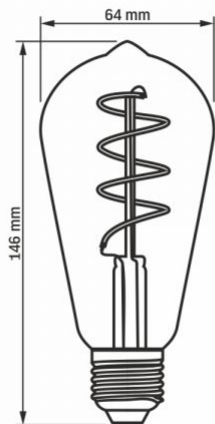

Additional information

Place of application	indoor
Operating temperature range	-20° +40°C
Mercury content	Does not contain
Ingress protection	IP20

Dimensions

EAN	5904405540060
Height	146 mm
Depth	64 mm
Width	64 mm
In the package	1 pc.
Outer box	20 pcs.
Unit nett weight	43g

We reserve the right to make technical changes. The data contained in this material is

-  The product must be used indoors
-  Waste recycling after the end of the product's service life
-  The product meets the requirements of EU directives
-  Not suitable for use under moisture
-  It is forbidden to throw away waste equipment marked with the symbol of a crossed-out bin with other waste
-  — Rated beam angle
360°
-  — Ra > 80 - color rendering index
Ra > 80
-  — Rated On/off cycles
ON/OFF
20 000
-  — Nominal lifetime (hours)
20 000 h
-  — The product supports brightness adjustment
Dimmable
-  — Operating temperatures range
-20° +40°C
-  — Colour consistency in MacAdam ellipses (SDCM)
<6x
MacAdam
CCT 1800K
-  — The flickering of the light does not exceed the permissible level
No Flicker
-  — The product has minimal flickering, which should not cause discomfort or danger
No Flicker
-  — The product does not contain mercury
Hg
Free
-  — Class of protection against dust and moisture. Protection against solid objects larger than 12 mm; no protection against moisture
IP20