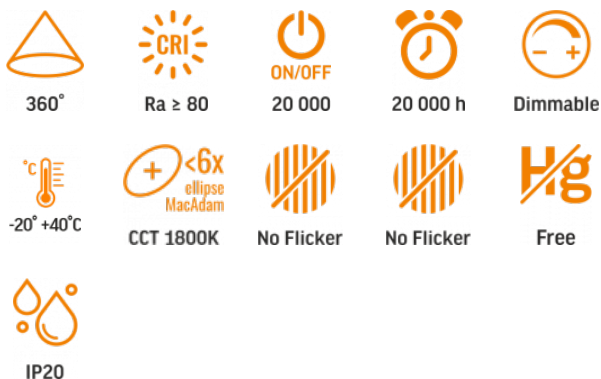

TECHNICAL CARD

LED Bulb

Pursuant to the provisions of the WEEE Act, it is forbidden to put waste equipment marked with the symbol of a crossed out bin together with other waste. The user, wishing to get rid of electronic and electrical equipment, is obliged to return it to a waste equipment collection point. There are no hazardous components in the equipment that have a particularly negative impact on the environment and human health.

VIDEX®

VIDEX-E27-ST64-4W-FIL-DIM-SPIRAL-GRAPHITE-WW

INDEX: VLE-ST64FGD-04271

WARRANTY 3 YEARS

WARM WHITE

1800K

Warm White / Ciepła biel / Tepla bila / Blanc chaud / Tepla biela / Warm wit / Meleg feher / Topla bela / Topla bijela / Warmweiß / Alb cald / Šiltai balta / Silti balta / Soe valge / Тепло бяла / Bianco caldo.

Electrical parameters

On-mode power (Pon)	4 W
Rated voltage, frequency	AC 220-240 V, 50/60 Hz
Rated current	22 mA
Displacement factor (cos φ1)	0.5
Survival factor	0.9

Photometric parameters

Luminous flux	100 Lm
Correlated color temperature	1800K (warm white)
Beam angle	360°
Color rendering index (CRI)	Ra > 80
On/Off cycles	20000
Lifetime	20000 h
Useful luminous flux of the light source reference	in a sphere (360°)
Chromaticity coordinates (x)	0.55
Chromaticity coordinates (y)	0.407
R9 colour rendering index value	>0
The lumen maintenance factor	≥94.8%
Colour consistency in MacAdam ellipses (SDCM)	<6 (1800K)
Flicker metric (Pst LM)	≤1
Stroboscopic effect metric (SVM)	≤0.4
CRI Min	Ra 80
CRI Max	Ra 88

Additional information

Place of application	indoor
Operating temperature range	-20° +40°C
Mercury content	Does not contain
Ingress protection	IP20

Dimensions

EAN	5904405540060
Height	146 mm
Depth	64 mm
Width	64 mm
In the package	1 pc.
Outer box	20 pcs.
Unit nett weight	43g