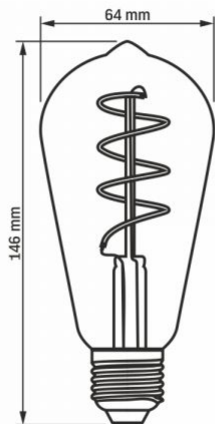

INDEX: VLE-ST64FASD-04272

not legally binding.

Allegró opt Sp. z o.o., ul. Mierzeja Wiślana 11,
30-732 Krakow, Poland.

We reserve the right to make technical changes. The data contained in this material is

- The product must be used indoors
- Waste recycling after the end of the product's service life
- The product meets the requirements of EU directives
- Not suitable for use under moisture
- It is forbidden to throw away waste equipment marked with the symbol of a crossed-out bin with other waste
- Rated beam angle
  360°
- Ra > 80 - color rendering index
  Ra > 80
- Rated On/off cycles
  ON/OFF
  20 000
- Nominal lifetime (hours)
  20 000 h
- The product supports brightness adjustment
  Dimmable
- Operating temperatures range
  -20° +40°C
- The flickering of the light does not exceed the permissible level
  No Flicker
- The product has minimal flickering, which should not cause discomfort or danger
  No Flicker
- Colour consistency in MacAdam ellipses (SDCM)
  +6x
  MacAdam
  CCT 2200K
- The product does not contain mercury
  Hg
  Free
- Class of protection against dust and moisture.
  Protection against solid objects larger than 12 mm; no protection against moisture
  IP20