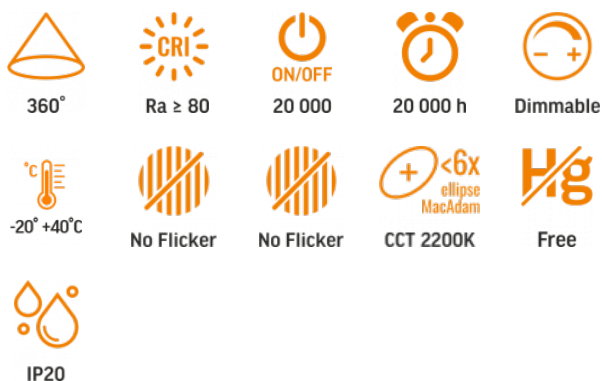

VIDEX®

VIDEX-E27-ST64-4W-FIL-DIM-SPIRAL-AMBER-WW

INDEX: VLE-ST64FASD-04272

TECHNICAL CARD

LED Bulb

Pursuant to the provisions of the WEEE Act, it is forbidden to put waste equipment marked with the symbol of a crossed out bin together with other waste. The user, wishing to get rid of electronic and electrical equipment, is obliged to return it to a waste equipment collection point. There are no hazardous components in the equipment that have a particularly negative impact on the environment and human health.

VIDEX®

VIDEX-E27-ST64-4W-FIL-DIM-SPIRAL-AMBER-WW

INDEX: VLE-ST64FASD-04272

WARRANTY 3 YEARS

WARM WHITE

2200K

Warm White / Ciepła biel / Tepla bila / Blanc chaud / Tepla biela / Warm wit / Meleg feher / Topla bela / Topla bijela / Warmweiß / Alb cald / Šiltai balta / Silti balta / Soe valge / Тепло бяла / Bianco caldo.

Photometric parameters

Useful luminous flux (Φuse)	300 Lm
Correlated color temperature	2200K (warm white)
Beam angle	360°
Color rendering index (CRI)	Ra > 80
On/Off cycles	20000
Lifetime (L70B50)	20000 h
Useful luminous flux of the light source reference	in a sphere (360°)
Chromaticity coordinates (x)	0.494
Chromaticity coordinates (y)	0.409
R9 colour rendering index value	>0
The lumen maintenance factor	≥94.8%
Flicker metric (Pst LM)	≤1
Stroboscopic effect metric (SVM)	≤0.4
Colour consistency in MacAdam ellipses (SDCM)	<6 (2200K)