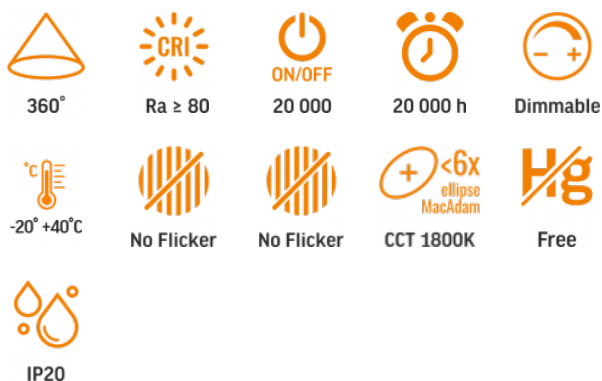

TECHNICAL CARD

LED Bulb

Pursuant to the provisions of the WEEE Act, it is forbidden to put waste equipment marked with the symbol of a crossed out bin together with other waste. The user, wishing to get rid of electronic and electrical equipment, is obliged to return it to a waste equipment collection point. There are no hazardous components in the equipment that have a particularly negative impact on the environment and human health.

INDEX: VLE-PS160FASD-08271

WARRANTY 3 YEARS

WARM WHITE

1800K

Warm White / Ciepła biel / Tepla bila / Blanc chaud /
Tepla biela / Warm wit / Meleg feher / Topla bela / Topla
bijela / Warmweiß / Alb cald / Šiltai balta / Silti balta / Soe
valge / Тепло бяла / Bianco caldo.

Electrical parameters

On-mode power (Pon)	8 W
Rated voltage, frequency	AC 220-240 V, 50/60 Hz
Rated current	52 mA
Displacement factor (cos φ1)	0.5
Survival factor	0.9

Photometric parameters

Luminous flux	500 Lm
Correlated color temperature	1800K (warm white)
Beam angle	360°
Color rendering index (CRI)	Ra > 80
On/Off cycles	20000
Lifetime (L70B50)	20000 h
Useful luminous flux of the light source reference	in a sphere (360°)
Chromaticity coordinates (x)	0.541
Chromaticity coordinates (y)	0.410
R9 colour rendering index value	>0
The lumen maintenance factor	≥94.8%
Flicker metric (Pst LM)	≤1
Stroboscopic effect metric (SVM)	≤0.4
Colour consistency in MacAdam ellipses (SDCM)	<6 (1800K)
CRI Min	Ra 80
CRI Max	Ra 88

Additional information

Place of application	indoor
Operating temperature range	-20° +40°C
Mercury content	Does not contain
Ingress protection	IP20

Dimensions

EAN	5904405542323
In the package	1 pc.
Height	320 mm
Outer box	6 pcs.
Width	160 mm
Depth	160 mm