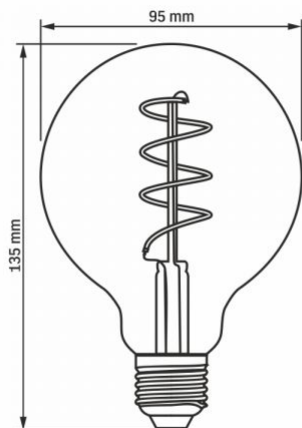

INDEX: VLE-G95FGD-04271

not legally binding.

Allegro opt Sp. z o.o., ul. Mierzeja Wiślana 11,
30-732 Krakow, Poland.

We reserve the right to make technical changes. The data contained in this material is

The product must be used indoors

Waste recycling after the end of the product's service life

The product meets the requirements of EU directives

Not suitable for use under moisture

It is forbidden to throw away waste equipment marked with the symbol of a crossed-out bin with other waste

— Rated beam angle

360°

— Ra > 80 - color rendering index

Ra > 80

— Rated On/off cycles

ON/OFF

20 000

— Nominal lifetime (hours)

20 000 h

— The product supports brightness adjustment

Dimmable

— Operating temperatures range

-20° +40°C

— The flickering of the light does not exceed the permissible level

No Flicker

— The product has minimal flickering, which should not cause discomfort or danger

No Flicker

— Colour consistency in MacAdam ellipses (SDCM)

<6x
MacAdam
CCT 1800K

— The product does not contain mercury

Free

— Class of protection against dust and moisture. Protection against solid objects larger than 12 mm; no protection against moisture

IP20