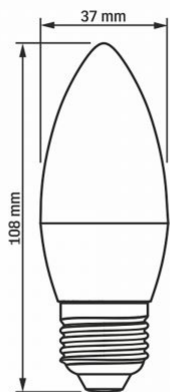

INDEX: VLE-C37e-07274

We reserve the right to make technical changes. The data contained in this material is not legally binding.

Allegro opt Sp. z o.o., ul. Mierzeja Wiślana 11,
30-732 Krakow, Poland.

- The product must be used indoors
- Waste recycling after the end of the product's service life
- The product meets the requirements of EU directives
- Not suitable for use under moisture
- It is forbidden to throw away waste equipment marked with the symbol of a crossed-out bin with other waste
- Rated beam angle
  220°
- Ra > 80 – color rendering index
  Ra = 80
- Rated On/off cycles
  20 000
- Nominal lifetime (hours)
  20 000 h
- The product is incompatible with light regulators
  Not Dimmable
- Operating temperatures range
  -20° +40°C
- Colour consistency in MacAdam ellipses (SDCM)
  CCT 4000K
- The flickering of the light does not exceed the permissible level
  No Flicker
- The product has minimal flickering, which should not cause discomfort or danger
  No Flicker
- The product does not contain mercury
  Free
- Class of protection against dust and moisture. Protection against solid objects larger than 12 mm; no protection against moisture
  IP20