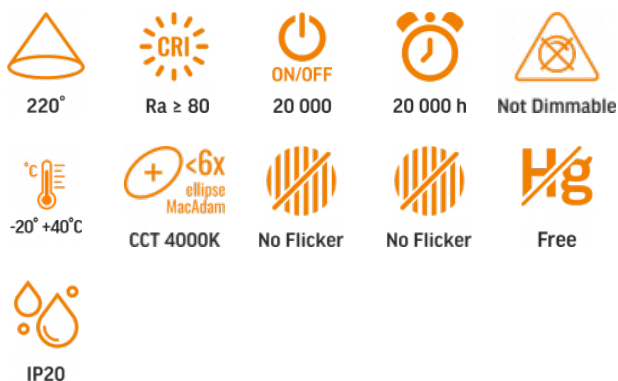

VIDEX®

VIDEX-E27-C37-7W-NW

INDEX: VLE-C37e-07274

TECHNICAL CARD

LED Bulb

Pursuant to the provisions of the WEEE Act, it is forbidden to put waste equipment marked with the symbol of a crossed out bin together with other waste. The user, wishing to get rid of electronic and electrical equipment, is obliged to return it to a waste equipment collection point. There are no hazardous components in the equipment that have a particularly negative impact on the environment and human health.

VIDEX®

WARRANTY 2 YEARS

NEUTRAL WHITE

4000K

Neutral White / Neutralny biały / Neutralni bila / Blanc neuter / Neutrálna biela / Neutraal wit / Semleges feher / Nevtralno bela / Neutralno bijela / Neutralweiß / Alb neutru / Neutralus balta / Neitrāls balta / Neutraalne valge / Нейтрално бяла / Bianco neutro.

VIDEX-E27-C37-7W-NW

INDEX: VLE-C37e-07274

Technology LED

Electrical parameters

On-mode power (Pon)	7 W
Rated voltage, frequency	AC 175-250 V, 50/60 Hz
Rated current	60 mA
Energy consumption in on-mode of the light source (kWh/1000h)	7
Displacement factor (cos φ1)	0.5
Survival factor	0.9

Photometric parameters

Useful luminous flux (Φuse)	630 Lm
Correlated color temperature	4000K (neutral white)
Beam angle	220°
Color rendering index (CRI)	Ra > 80
On/Off cycles	20000
Lifetime	20000 h
Useful luminous flux of the light source reference	in a sphere (360°)
Chromaticity coordinates (x)	0.38
Chromaticity coordinates (y)	0.38
R9 colour rendering index value	>0
The lumen maintenance factor	≥94.8%
Colour consistency in MacAdam ellipses (SDCM)	<6 (4000K)
Flicker metric (Pst LM)	≤1
Stroboscopic effect metric (SVM)	≤0.4