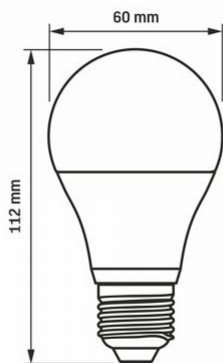

INDEX: VLE-A60e-10273

We reserve the right to make technical changes. The data contained in this material is not legally binding.

Allegro opt Sp. z o.o., ul. Mierzeja Wiślana 11,
30-732 Krakow, Poland.

- The product must be used indoors
- Waste recycling after the end of the product's service life
- The product meets the requirements of EU directives
- Not suitable for use under moisture
- It is forbidden to throw away waste equipment marked with the symbol of a crossed-out bin with other waste
- Rated beam angle
  240°
- Ra > 80 – color rendering index
  Ra = 80
- Rated On/off cycles
  ON/OFF
  20 000
- Nominal lifetime (hours)
  20 000 h
- The product is incompatible with light regulators
  Not Dimmable
- Operating temperatures range
  -20° +40°C
- The flickering of the light does not exceed the permissible level
  No Flicker
- The product has minimal flickering, which should not cause discomfort or danger
  No Flicker
- Colour consistency in MacAdam ellipses (SDCM)
  +5 SDCM
  CCT 3000K
- The product does not contain mercury
  Hg Free
- Class of protection against dust and moisture. Protection against solid objects larger than 12 mm; no protection against moisture
  IP20