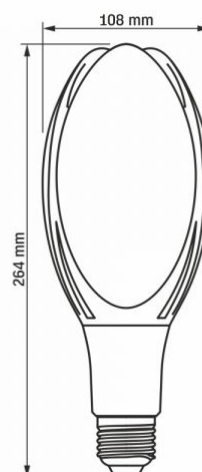

Additional information

Place of application	indoor
Operating temperature range	-20° +40°C
Mercury content	Does not contain
Ingress protection	IP20

Dimensions

EAN	5904405540206
In the package	1 pc.
Height	264 mm
Outer box	20 pcs.
Width	108 mm

VIDEX®

VIDEX-E27-A108-50W-NW

INDEX: VLE-A108-50274**Depth** 108 mm**Signs marking goods****Packaging marking**

CE, Not
suitable for use
under
moisture,
Utilization

We reserve the right to make technical changes. The data contained in this material is not legally binding.