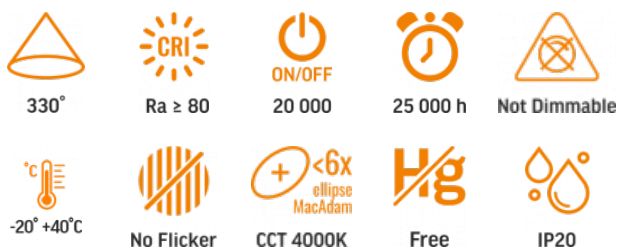

VIDEX®

VIDEX-E27-A108-50W-NW

INDEX: VLE-A108-50274

TECHNICAL CARD

LED Bulb

Pursuant to the provisions of the WEEE Act, it is forbidden to put waste equipment marked with the symbol of a crossed out bin together with other waste. The user, wishing to get rid of electronic and electrical equipment, is obliged to return it to a waste equipment collection point. There are no hazardous components in the equipment that have a particularly negative impact on the environment and human health.

VIDEX®

VIDEX-E27-A108-50W-NW
INDEX: VLE-A108-50274

WARRANTY 2 YEARS

NEUTRAL WHITE

4000K

Neutral White / Neutralny biały / Neutralni bila / Blanc neuter / Neutrálna biela / Neutraal wit / Semleges feher / Nevtralno bela / Neutralno bijela / Neutralweiß / Alb neutru / Neutralus balta / Neitrāls balta / Neutraalne valge / Неутрално бяла / Bianco neutro.

Photometric parameters

Useful luminous flux (Φuse)	5400 Lm
Correlated color temperature	4000K (neutral white)
Beam angle	330°
Color rendering index (CRI)	Ra > 80
On/Off cycles	20000
Lifetime (L70B50)	25000 h
Useful luminous flux of the light source reference	in a sphere (360°)
Flicker metric (Pst LM)	≤1
Colour consistency in MacAdam ellipses (SDCM)	<6 (4000K)
CRI Min	Ra 80
CRI Max	Ra 88