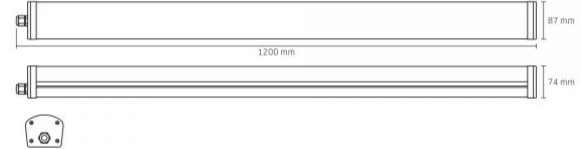

VIDEX®

VIDEX-HERMES-120CM-48W-IP65-NW

INDEX: VLE-BNW-48124

Mercury content	Does not contain
Ingress protection	IP65
Housing material	Aluminum

Dimensions

EAN	5904405541425
In the package	1 pc.
Outer box	9 pcs.
Height	1200 mm
Width	87 mm
Depth	74 mm

Signs marking goods

Packaging marking	Recycling of waste, CE, Utilization
--------------------------	-------------------------------------

VIDEX®

VIDEX-HERMES-120CM-48W-IP65-NW

INDEX: VLE-BNW-48124

Built-in terminal
block for convenient
and reliable
connection