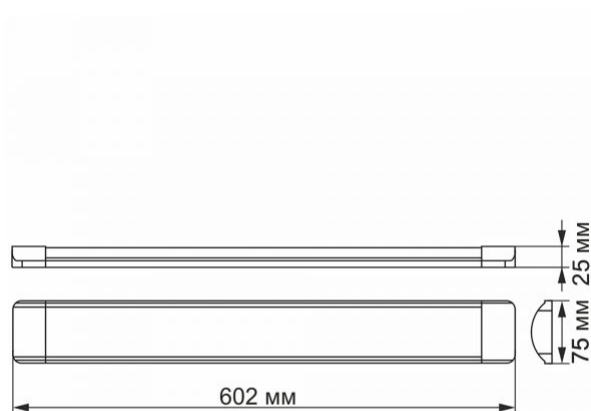

VIDEX®

VIDEX-BATTEN-LED-18W-NW

INDEX: VLE-BN-18064

We reserve the right to make technical changes. The data contained in this material is not legally binding.

Allegro opt Sp. z o.o., ul. Mierzeja Wiślana 11,
30-732 Krakow, Poland.

The product must be used indoors

Protection against electric shock class I. A product in which the means of protection against electric shock, in addition to the main insulation, is an additional protective circuit connected to the grounding of the power supply network

Minimum distance from the illuminated object

Waste recycling after the end of the product's service life

The product meets the requirements of EU directives

It is forbidden to throw away waste equipment marked with the symbol of a crossed-out bin with other waste

Rated beam angle

Ra > 80 - color rendering index

Rated On/off cycles

Nominal lifetime (hours)

The product does not emit ultraviolet light

The product is incompatible with light regulators

Operating temperatures range

The product does not contain mercury

Class of protection against dust and moisture. Protection against solid objects larger than 12 mm; no protection against moisture