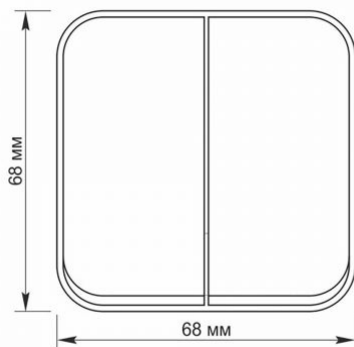

INDEX: VF-BNS12-BG

We reserve the right to make technical changes. The data contained in this material is not legally binding.

Allegro opt Sp. z o.o., ul. Mierzeja Wiślana 11,
30-732 Krakow, Poland.

The product meets the requirements of EU directives

It is forbidden to throw away waste equipment marked with the symbol of a crossed-out bin with other waste

— Class of protection against dust and moisture. Protection against solid objects larger than 12 mm; no protection against moisture