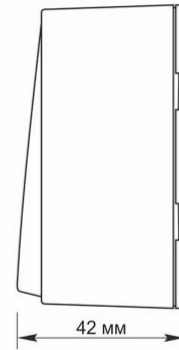

INDEX: VF-BNS12-BG

We reserve the right to make technical changes. The data contained in this material is not legally binding.

Allegro opt Sp. z o.o., ul. Mierzeja Wiślana 11,
30-732 Krakow, Poland.

The product meets the requirements of EU directives

It is forbidden to throw away waste equipment marked with the symbol of a crossed-out bin with other waste

— Class of protection against dust and moisture. Protection against solid objects larger than 12 mm; no protection against moisture