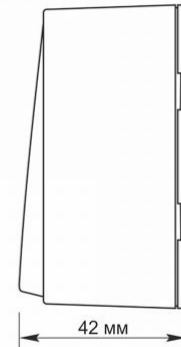

INDEX: VF-BNS12-BG

We reserve the right to make technical changes. The data contained in this material is not legally binding.

Allegro opt Sp. z o.o., ul. Mierzeja Wiślana 11,
30-732 Krakow, Poland.

The product meets the requirements of EU directives

It is forbidden to throw away waste equipment marked with the symbol of a crossed-out bin with other waste

— Class of protection against dust and moisture. Protection against solid objects larger than 12 mm; no protection against moisture