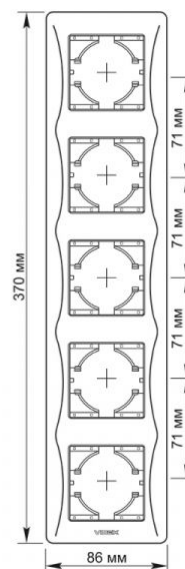

TECHNICAL CARD

Frame 5 gang vertical black graphite

IP20

WARRANTY 3 YEARS

VIDEX BINERA frames allow you to create an integral structure from several fittings, solving any tasks of ergonomics and aesthetics. The VIDEX BINERA frame is a perfect construction whose materials provide a long service life and are able to withstand critical temperatures, guaranteeing safety. The versatile and perfect design will add sophistication and comfort to any room.

Additional information

Ingress protection IP20

Dimensions

EAN	4820246480024
In the package	1 pc.
Height	370 mm
Outer box	48 pcs.
Width	86 mm
Depth	9 mm

Signs marking goods

Packaging marking Utilization

We reserve the right to make technical changes. The data contained in this material is not legally binding.