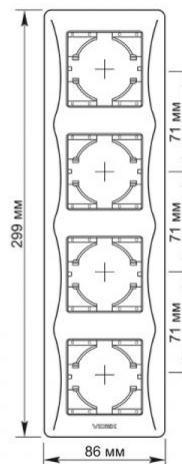

TECHNICAL CARD

Frame 4 gang vertical white

IP20

WARRANTY 3 YEARS

VIDEX BINERA frames allow you to create an integral structure from several fittings, solving any tasks of ergonomics and aesthetics. The VIDEX BINERA frame is a perfect construction whose materials provide a long service life and are able to withstand critical temperatures, guaranteeing safety. The versatile and perfect design will add sophistication and comfort to any room.

Additional information

Ingress protection IP20

Dimensions

EAN	4820246480031
In the package	1 pc.
Outer box	72 pcs.
Height	299 mm
Width	86 mm
Depth	9 mm

Signs marking goods

Packaging marking Utilization

We reserve the right to make technical changes. The data contained in this material is not legally binding.