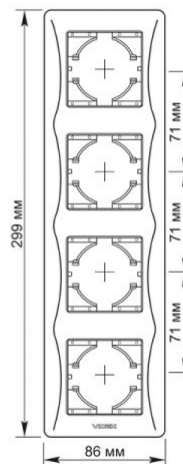

Additional information

Ingress protection IP20

Dimensions

EAN	4820246480062
In the package	1 pc.
Height	299 mm
Outer box	72 pcs.
Width	86 mm
Depth	9 mm

Signs marking goods

Packaging marking Utilization

We reserve the right to make technical changes. The data contained in this material is not legally binding.