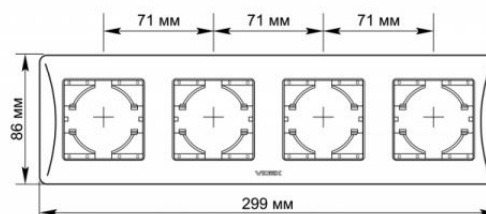

TECHNICAL CARD

Frame 4 gang horizontal white

IP20

WARRANTY 3 YEARS

VIDEX BINERA frames allow you to create an integral structure from several fittings, solving any tasks of ergonomics and aesthetics. The VIDEX BINERA frame is a perfect construction whose materials provide a long service life and are able to withstand critical temperatures, guaranteeing safety. The versatile and perfect design will add sophistication and comfort to any room.

Additional information

Ingress protection IP20

Dimensions

EAN 4820118295220

In the package 1 pc.

Height 299 mm

Outer box 72 pcs.

Width 86 mm

Depth 9 mm

Signs marking goods

Packaging marking

Utilization

We reserve the right to make technical changes. The data contained in this material is not legally binding.

Allegro opt Sp. z o.o., ul. Mierzeja Wiślana 11,
30-732 Krakow, Poland.