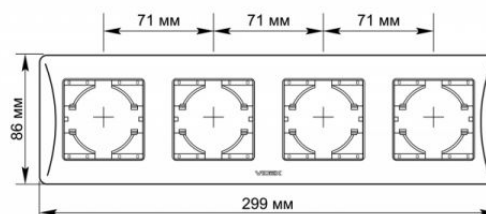

IP20

WARRANTY 3 YEARS

VIDEX BINERA frames allow you to create an integral structure from several fittings, solving any tasks of ergonomics and aesthetics. The VIDEX BINERA frame is a perfect construction whose materials provide a long service life and are able to withstand critical temperatures, guaranteeing safety. The versatile and perfect design will add sophistication and comfort to any room.

Additional information

Ingress protection IP20

Dimensions

EAN 4820118295220

In the package 1 pc.

Height 299 mm

Outer box 72 pcs.

Width 86 mm

Depth 9 mm

Signs marking goods

Packaging marking

Utilization

We reserve the right to make technical changes. The data contained in this material is not legally binding.

Allegro opt Sp. z o.o., ul. Mierzeja Wiślana 11,
30-732 Krakow, Poland.

It is forbidden to throw away waste equipment marked with the symbol of a crossed-out bin with other waste

— Class of protection against dust and moisture. Protection against solid objects larger than 12 mm; no protection against moisture