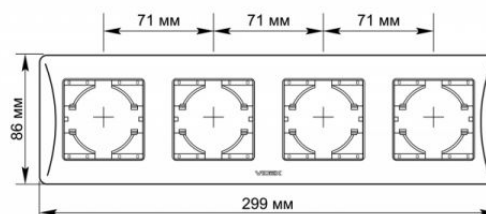

TECHNICAL CARD

Frame 4 gang horizontal black graphite

IP20

WARRANTY 3 YEARS

VIDEX BINERA frames allow you to create an integral structure from several fittings, solving any tasks of ergonomics and aesthetics. The VIDEX BINERA frame is a perfect construction whose materials provide a long service life and are able to withstand critical temperatures, guaranteeing safety. The versatile and perfect design will add sophistication and comfort to any room.

Additional information

Ingress protection IP20

Dimensions

EAN 4820118295589

In the package 1 pc.

Height 229 mm

Outer box 72 pcs.

Width 86 mm

Depth 9 mm

Signs marking goods

Packaging marking

Utilization

We reserve the right to make technical changes. The data contained in this material is not legally binding.

Allegro opt Sp. z o.o., ul. Mierzeja Wiślana 11,
30-732 Krakow, Poland.