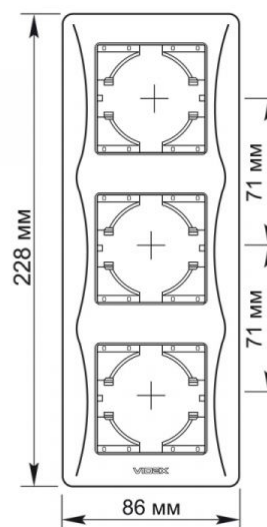

TECHNICAL CARD

Frame 3 gang vertical black graphite

IP20

WARRANTY 3 YEARS

VIDEX BINERA frames allow you to create an integral structure from several fittings, solving any tasks of ergonomics and aesthetics. The VIDEX BINERA frame is a perfect construction whose materials provide a long service life and are able to withstand critical temperatures, guaranteeing safety. The versatile and perfect design will add sophistication and comfort to any room.

Additional information

Ingress protection IP20

Dimensions

EAN	4820118295978
In the package	1 pc.
Height	228 mm
Outer box	96 pcs.
Width	86 mm
Depth	9 mm

Signs marking goods

Packaging marking Utilization

We reserve the right to make technical changes. The data contained in this material is not legally binding.