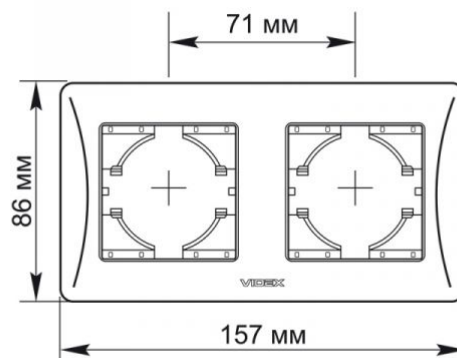

TECHNICAL CARD

Frame 2 gang horizontal black graphite

IP20

WARRANTY 3 YEARS

VIDEX BINERA frames allow you to create an integral structure from several fittings, solving any tasks of ergonomics and aesthetics. The VIDEX BINERA frame is a perfect construction whose materials provide a long service life and are able to withstand critical temperatures, guaranteeing safety. The versatile and perfect design will add sophistication and comfort to any room.

Additional information

Ingress protection IP20

Dimensions

EAN	4820118295237
In the package	1 pc.
Height	157 mm
Outer box	96 pcs.
Width	86 mm
Depth	9 mm

Signs marking goods

Packaging marking Utilization

We reserve the right to make technical changes. The data contained in this material is not legally binding.