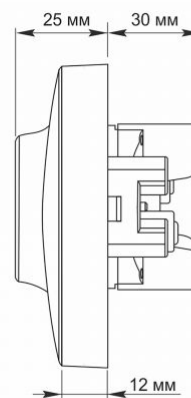

VIDEX®

VIDEX BINERA

INDEX: VF-BNSK2G-W

We reserve the right to make technical changes. The data contained in this material is not legally binding.

Allegro opt Sp. z o.o., ul. Mierzeja Wiślana 11,
30-732 Krakow, Poland.

The product meets the requirements of EU directives

It is forbidden to throw away waste equipment marked with the symbol of a crossed-out bin with other waste

IP20

— Class of protection against dust and moisture. Protection against solid objects larger than 12 mm; no protection against moisture

Date: 4.06.2026