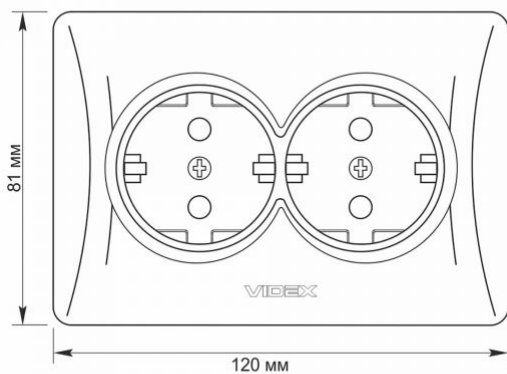

VIDEX®

VIDEX BINERA

INDEX: VF-BNSK2G-BG

We reserve the right to make technical changes. The data contained in this material is not legally binding.

Allegro opt Sp. z o.o., ul. Mierzeja Wiślana 11,
30-732 Krakow, Poland.

The product meets the requirements of EU directives

It is forbidden to throw away waste equipment marked with the symbol of a crossed-out bin with other waste

— Class of protection against dust and moisture. Protection against solid objects larger than 12 mm; no protection against moisture