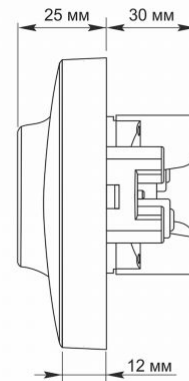

VIDEX®

VIDEX BINERA

INDEX: VF-BNSK2G-BG

We reserve the right to make technical changes. The data contained in this material is not legally binding.

Allegro opt Sp. z o.o., ul. Mierzeja Wiślana 11,
30-732 Krakow, Poland.

The product meets the requirements of EU directives

It is forbidden to throw away waste equipment marked with the symbol of a crossed-out bin with other waste

— Class of protection against dust and moisture. Protection against solid objects larger than 12 mm; no protection against moisture