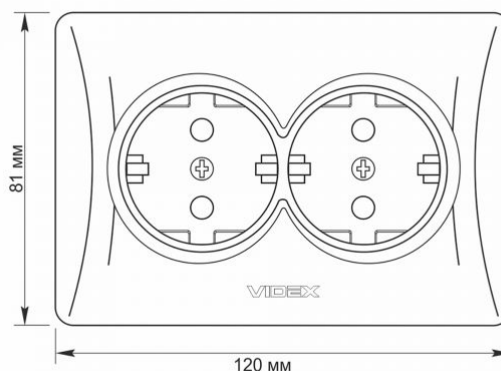

INDEX: VF-BNSK2G-BG

We reserve the right to make technical changes. The data contained in this material is not legally binding.

Allegro opt Sp. z o.o., ul. Mierzeja Wiślana 11,
30-732 Krakow, Poland.

The product meets the requirements of EU directives

It is forbidden to throw away waste equipment marked with the symbol of a crossed-out bin with other waste

IP20

— Class of protection against dust and moisture. Protection against solid objects larger than 12 mm; no protection against moisture