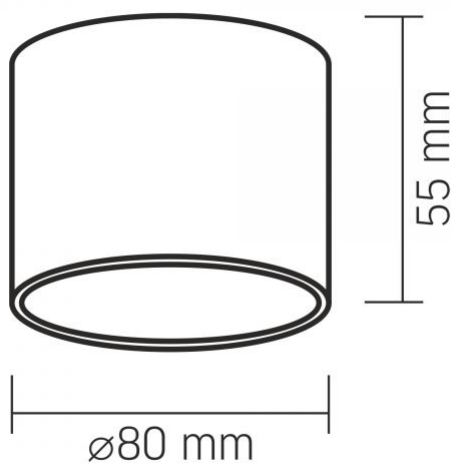

INDEX: VL-SPF26A-W

We reserve the right to make technical changes. The data contained in this material is not legally binding.

Allegro opt Sp. z o.o., ul. Mierzeja Wiślana 11,
30-732 Krakow, Poland.

The product must be used indoors

Protection against electric shock class I. A product in which the means of protection against electric shock, in addition to the main insulation, is an additional protective circuit connected to the grounding of the power supply network

The product meets the requirements of EU directives

It is forbidden to throw away waste equipment marked with the symbol of a crossed-out bin with other waste

IK07

The product withstands a medium impact (e.g., from a blunt object)

-25°+50°C

Operating temperatures range

Free

The product does not contain mercury

IP20

Class of protection against dust and moisture. Protection against solid objects larger than 12 mm; no protection against moisture