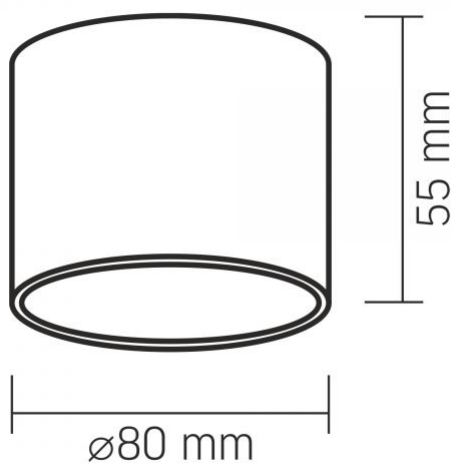

INDEX: VL-SPF26A-B

We reserve the right to make technical changes. The data contained in this material is not legally binding.

Allegro opt Sp. z o.o., ul. Mierzeja Wiślana 11,
30-732 Krakow, Poland.

The product must be used indoors

Protection against electric shock class I. A product in which the means of protection against electric shock, in addition to the main insulation, is an additional protective circuit connected to the grounding of the power supply network

The product meets the requirements of EU directives

It is forbidden to throw away waste equipment marked with the symbol of a crossed-out bin with other waste

IK07

The product withstands a medium impact (e.g., from a blunt object)

-25°+50°C

Operating temperatures range

Free

The product does not contain mercury

IP20

Class of protection against dust and moisture. Protection against solid objects larger than 12 mm; no protection against moisture