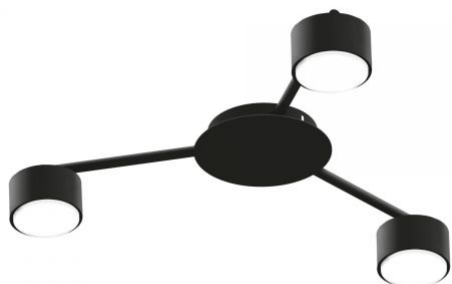

INDEX: VL-SPF20B-B

We reserve the right to make technical changes. The data contained in this material is not legally binding.

Allegro opt Sp. z o.o., ul. Mierzeja Wiślana 11,
30-732 Krakow, Poland.

The product must be used indoors

Protection against electric shock class I. A product in which the means of protection against electric shock, in addition to the main insulation, is an additional protective circuit connected to the grounding of the power supply network

The product meets the requirements of EU directives

It is forbidden to throw away waste equipment marked with the symbol of a crossed-out bin with other waste

The product withstands a medium impact (e.g., from a blunt object)

Operating temperatures range

The product does not contain mercury

Class of protection against dust and moisture. Protection against solid objects larger than 12 mm; no protection against moisture