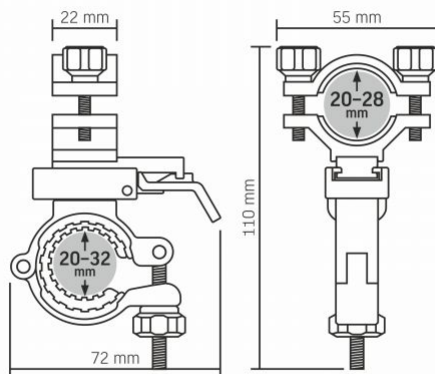

Housing colour	Black
Mercury content	Does not contain
Housing material	Aviation anodized aluminum

Dimensions

EAN	4820246484640
In the package	1 pc.
Outer box	40 pcs.
Height	110 mm
Width	55 mm
Depth	72 mm
Unit nett weight	114g

VIDEX[®]

VIDEX VLF-ABH-287

INDEX: VLF-ABH-287

INDEX: VLF-ABH-287

We reserve the right to make technical changes. The data contained in this material is not legally binding.

Allegro opt Sp. z o.o., ul. Mierzeja Wiślana 11,
30-732 Krakow, Poland.