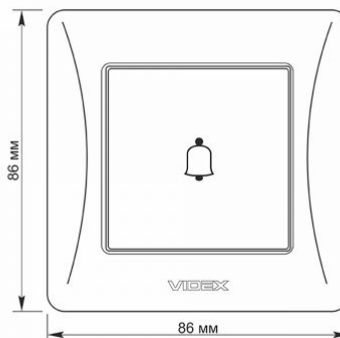

INDEX: VF-BNDB1-W

We reserve the right to make technical changes. The data contained in this material is not legally binding.

Allegro opt Sp. z o.o., ul. Mierzeja Wiślana 11,
30-732 Krakow, Poland.

The product meets the requirements of EU directives

It is forbidden to throw away waste equipment marked with the symbol of a crossed-out bin with other waste

IP20

— Class of protection against dust and moisture. Protection against solid objects larger than 12 mm; no protection against moisture