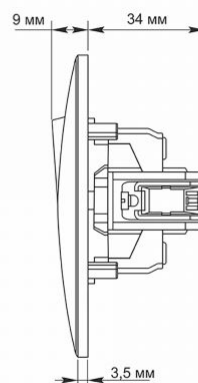

INDEX: VF-BNDB1-W

We reserve the right to make technical changes. The data contained in this material is not legally binding.

Allegro opt Sp. z o.o., ul. Mierzeja Wiślana 11,
30-732 Krakow, Poland.

The product meets the requirements of EU directives

It is forbidden to throw away waste equipment marked with the symbol of a crossed-out bin with other waste

IP20

— Class of protection against dust and moisture. Protection against solid objects larger than 12 mm; no protection against moisture