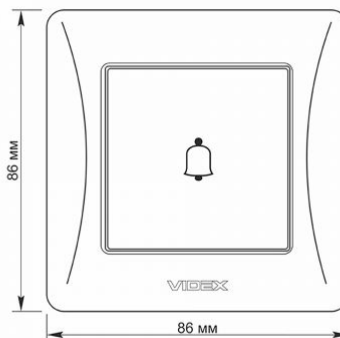

VIDEX®

VIDEX BINERA

INDEX: VF-BNDB1-BG

We reserve the right to make technical changes. The data contained in this material is not legally binding.

Allegro opt Sp. z o.o., ul. Mierzeja Wiślana 11,
30-732 Krakow, Poland.

The product meets the requirements of EU directives

It is forbidden to throw away waste equipment marked with the symbol of a crossed-out bin with other waste

IP20

— Class of protection against dust and moisture. Protection against solid objects larger than 12 mm; no protection against moisture

Date: 2.04.2025