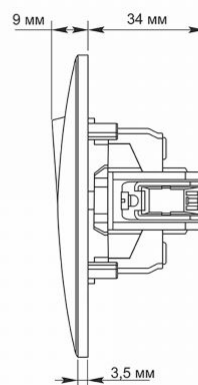

VIDEX®

VIDEX BINERA

INDEX: VF-BNDB1-BG

We reserve the right to make technical changes. The data contained in this material is not legally binding.

Allegro opt Sp. z o.o., ul. Mierzeja Wiślana 11,
30-732 Krakow, Poland.

The product meets the requirements of EU directives

It is forbidden to throw away waste equipment marked with the symbol of a crossed-out bin with other waste

IP20

— Class of protection against dust and moisture. Protection against solid objects larger than 12 mm; no protection against moisture

Date: 2.04.2025