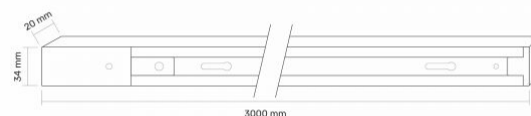

## TECHNICAL CARD

1-Phase Busbar

## Dimensions

<b>EAN</b>	5904405541623
<b>In the package</b>	1 pc.
<b>Height</b>	3000 mm
<b>Outer box</b>	15 pcs.
<b>Width</b>	34 mm
<b>Depth</b>	20 mm
<b>Unit nett weight</b>	1kg

We reserve the right to make technical changes. The data contained in this material is not legally binding.