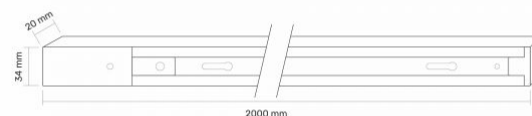

TECHNICAL CARD

1-Phase Busbar

Additional information

Housing colour	White
Housing material	Aluminum

Dimensions

EAN	5904405541609
In the package	1 pc.
Height	2000 mm
Outer box	20 pcs.
Width	34 mm
Depth	20 mm
Unit nett weight	700g