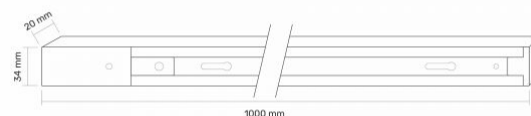

## TECHNICAL CARD

1-Phase Busbar

## Additional information

<b>Housing colour</b>	Black
<b>Housing material</b>	Aluminum

## Dimensions

<b>EAN</b>	5904405541586
<b>In the package</b>	1 pc.
<b>Outer box</b>	20 pcs.
<b>Height</b>	1000 mm
<b>Width</b>	34 mm
<b>Depth</b>	20 mm
<b>Unit nett weight</b>	380g

We reserve the right to make technical changes. The data contained in this material is not legally binding.