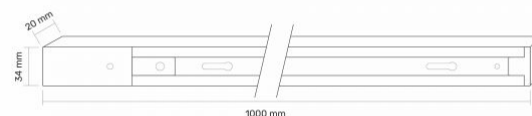

TECHNICAL CARD

1-Phase Busbar

Additional information

Housing colour	Black
Housing material	Aluminum

Dimensions

EAN	5904405541586
In the package	1 pc.
Height	1000 mm
Outer box	20 pcs.
Width	34 mm
Depth	20 mm
Unit nett weight	380g