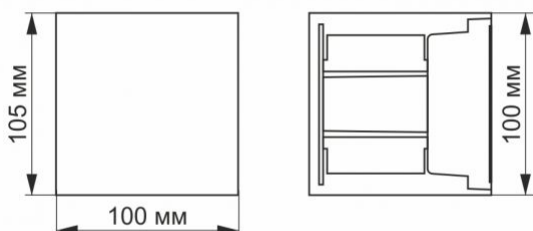

INDEX: VL-AR04-062W

We reserve the right to make technical changes. The data contained in this material is not legally binding.

Allegro opt Sp. z o.o., ul. Mierzeja Wiślana 11,
30-732 Krakow, Poland.

- The product must be used indoors
- The product must be used outdoors
- Protection against electric shock class I. A product in which the means of protection against electric shock, in addition to the main insulation, is an additional protective circuit connected to the grounding of the power supply network
- The product can be installed and used in/on normally flammable surfaces
- The product meets the requirements of EU directives
- It is forbidden to throw away waste equipment marked with the symbol of a crossed-out bin with other waste
- Rated beam angle
  120°
- Ra > 80 - color rendering index
  Ra > 80
- Rated On/off cycles
  ON/OFF 25 000
- The product withstands a medium impact (e.g., from a blunt object)
  IK07
- Nominal lifetime (hours)
  50 000 h
- The product does not emit ultraviolet light
  Free
- The product is incompatible with light regulators
  Not Dimmable
- Operating temperatures range
  -35° +50°C
- Colour consistency in MacAdam ellipses (SDCM)
  +5 MacAdam
  CCT 2700K
- The product does not contain mercury
  Free
- Class of protection against dust and moisture. The product is protected against the ingress of water and dust particles into the housing
  IP54