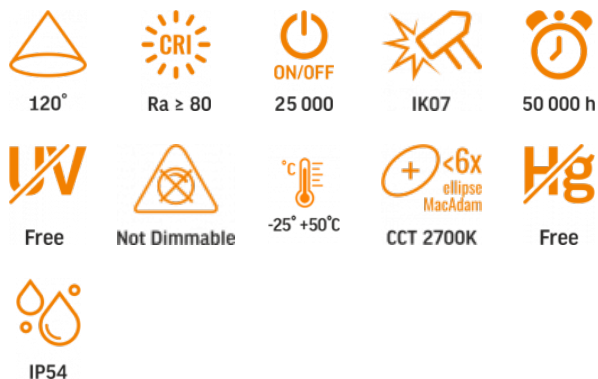

TECHNICAL CARD

Facade double-sided luminaire

Pursuant to the provisions of the WEEE Act, it is forbidden to put waste equipment marked with the symbol of a crossed out bin together with other waste. The user, wishing to get rid of electronic and electrical equipment, is obliged to return it to a waste equipment collection point. There are no hazardous components in the equipment that have a particularly negative impact on the environment and human health.

VIDEX®

WARRANTY 3 YEARS

WARM WHITE

2700K

Warm White / Ciepła biel / Tepla bila / Blanc chaud / Tepla biela / Warm wit / Meleg feher / Topla bela / Topla bijela / Warmweiß / Alb cald / Šiltai balta / Silti balta / Soe valge / Тепло бяла / Bianco caldo.

General parameters

Light source or containing product	Containing product
Control gear replaceable	no
Light source replaceable	no

Type of light source

Dimmable	no
Technology	LED
Energy efficiency class of the contained light source	F

Photometric parameters

Useful luminous flux of the contained light source (Φuse)	580 Lm
Correlated color temperature	2700K (warm white)
Beam angle	120°
Color rendering index (CRI)	Ra > 80
On/Off cycles	25000
Lifetime	50000 h
Useful luminous flux of the light source reference	in a sphere (360°)
Colour consistency in MacAdam ellipses (SDCM)	<6 (2700K)
CRI Min	Ra 80
CRI Max	Ra 88