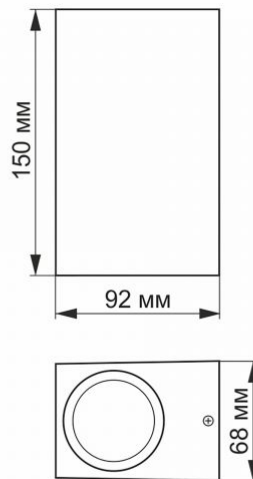

VIDEX®

VIDEX-2XGU10-ARON-GRAY

INDEX: VL-AR012G

We reserve the right to make technical changes. The data contained in this material is not legally binding.

Allegro opt Sp. z o.o., ul. Mierzeja Wiślana 11,
30-732 Krakow, Poland.

The product must be used outdoors

-20° +40°C

— Operating temperatures range

IP54

— Class of protection against dust and moisture.
The product is protected against the ingress of water and dust particles into the housing