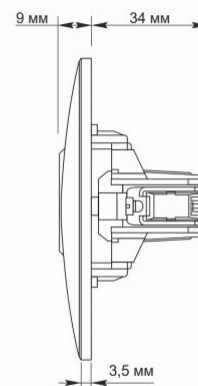

INDEX: VF-BNSK1TVME-W

We reserve the right to make technical changes. The data contained in this material is not legally binding.

Allegro opt Sp. z o.o., ul. Mierzeja Wiślana 11,
30-732 Krakow, Poland.

The product meets the requirements of EU directives

It is forbidden to throw away waste equipment marked with the symbol of a crossed-out bin with other waste

IP20

— Class of protection against dust and moisture. Protection against solid objects larger than 12 mm; no protection against moisture