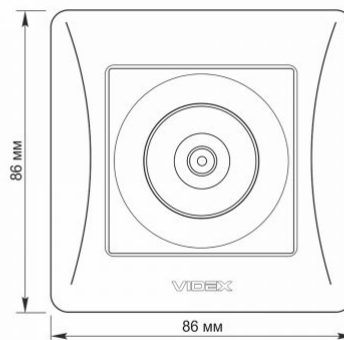

INDEX: VF-BNSK1TVME-W

We reserve the right to make technical changes. The data contained in this material is not legally binding.

Allegro opt Sp. z o.o., ul. Mierzeja Wiślana 11,
30-732 Krakow, Poland.

The product meets the requirements of EU directives

It is forbidden to throw away waste equipment marked with the symbol of a crossed-out bin with other waste

IP20

— Class of protection against dust and moisture. Protection against solid objects larger than 12 mm; no protection against moisture