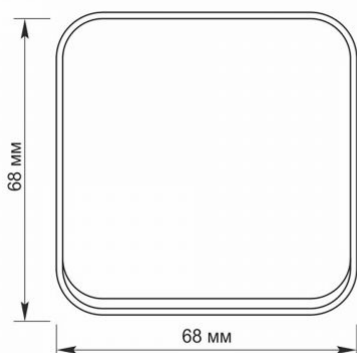

INDEX: VF-BNS11-W

We reserve the right to make technical changes. The data contained in this material is not legally binding.

Allegro opt Sp. z o.o., ul. Mierzeja Wiślana 11,
30-732 Krakow, Poland.

The product meets the requirements of EU directives

It is forbidden to throw away waste equipment marked with the symbol of a crossed-out bin with other waste

— Class of protection against dust and moisture. Protection against solid objects larger than 12 mm; no protection against moisture