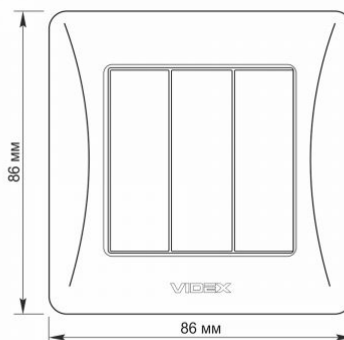

VIDEX®

VIDEX BINERA

INDEX: VF-BNSW3-W

We reserve the right to make technical changes. The data contained in this material is not legally binding.

Allegro opt Sp. z o.o., ul. Mierzeja Wiślana 11,
30-732 Krakow, Poland.

The product meets the requirements of EU directives

It is forbidden to throw away waste equipment marked with the symbol of a crossed-out bin with other waste

IP20

— Class of protection against dust and moisture. Protection against solid objects larger than 12 mm; no protection against moisture

Date: 2.04.2025