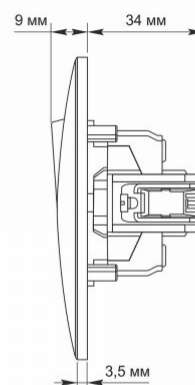

VIDEX®

VIDEX BINERA

INDEX: VF-BNSW3-W

We reserve the right to make technical changes. The data contained in this material is not legally binding.

Allegro opt Sp. z o.o., ul. Mierzeja Wiślana 11,
30-732 Krakow, Poland.

The product meets the requirements of EU directives

It is forbidden to throw away waste equipment marked with the symbol of a crossed-out bin with other waste

IP20

— Class of protection against dust and moisture. Protection against solid objects larger than 12 mm; no protection against moisture

Date: 2.04.2025