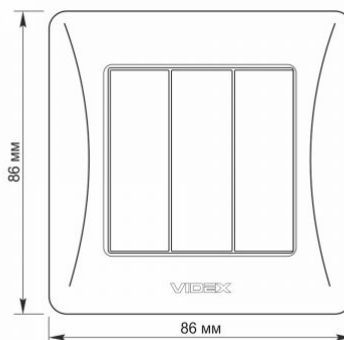

VIDEX®

VIDEX BINERA

INDEX: VF-BNSW3-W

We reserve the right to make technical changes. The data contained in this material is not legally binding.

Allegro opt Sp. z o.o., ul. Mierzeja Wiślana 11,
30-732 Krakow, Poland.

The product meets the requirements of EU directives

It is forbidden to throw away waste equipment marked with the symbol of a crossed-out bin with other waste

IP20

— Class of protection against dust and moisture. Protection against solid objects larger than 12 mm; no protection against moisture

Date: 4.06.2026