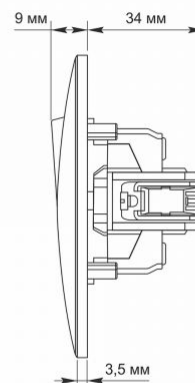

VIDEX®

VIDEX BINERA

INDEX: VF-BNSW3-W

We reserve the right to make technical changes. The data contained in this material is not legally binding.

Allegro opt Sp. z o.o., ul. Mierzeja Wiślana 11,
30-732 Krakow, Poland.

The product meets the requirements of EU directives

It is forbidden to throw away waste equipment marked with the symbol of a crossed-out bin with other waste

IP20

— Class of protection against dust and moisture. Protection against solid objects larger than 12 mm; no protection against moisture

Date: 4.06.2026