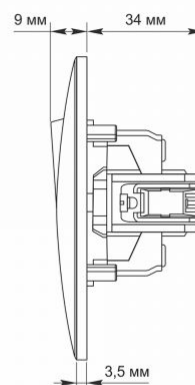

VIDEX®

VIDEX BINERA

INDEX: VF-BNSW3-BG

We reserve the right to make technical changes. The data contained in this material is not legally binding.

Allegro opt Sp. z o.o., ul. Mierzeja Wiślana 11,
30-732 Krakow, Poland.

The product meets the requirements of EU directives

It is forbidden to throw away waste equipment marked with the symbol of a crossed-out bin with other waste

IP20

— Class of protection against dust and moisture. Protection against solid objects larger than 12 mm; no protection against moisture

Date: 2.04.2025