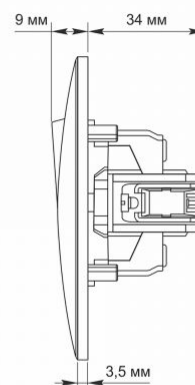

VIDEX®

VIDEX BINERA

INDEX: VF-BNSW3-BG

We reserve the right to make technical changes. The data contained in this material is not legally binding.

Allegro opt Sp. z o.o., ul. Mierzeja Wiślana 11,
30-732 Krakow, Poland.

The product meets the requirements of EU directives

It is forbidden to throw away waste equipment marked with the symbol of a crossed-out bin with other waste

IP20

— Class of protection against dust and moisture. Protection against solid objects larger than 12 mm; no protection against moisture

Date: 24.06.2026