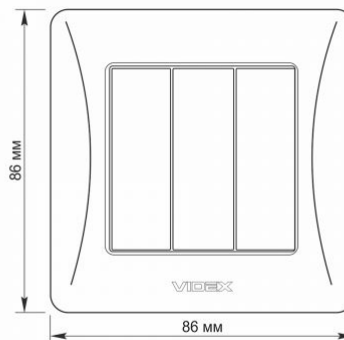

VIDEX®

VIDEX BINERA

INDEX: VF-BNSW3-BG

We reserve the right to make technical changes. The data contained in this material is not legally binding.

Allegro opt Sp. z o.o., ul. Mierzeja Wiślana 11,
30-732 Krakow, Poland.

The product meets the requirements of EU directives

It is forbidden to throw away waste equipment marked with the symbol of a crossed-out bin with other waste

IP20

— Class of protection against dust and moisture. Protection against solid objects larger than 12 mm; no protection against moisture

Date: 2.04.2025