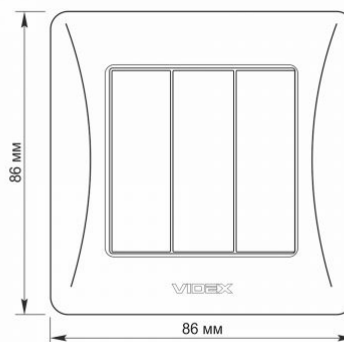

Additional information

Ingress protection	IP20
Housing material	PC, Polyamide

Dimensions

EAN	4820118298535
In the package	1 pc.
Height	86 mm
Outer box	120 pcs.
Width	86 mm

Signs marking goods

Packaging marking	CE, Utilization
-------------------	-----------------

VIDEX BINERA

INDEX: VF-BNSW3-BG

VIDEX®

VIDEX BINERA

INDEX: VF-BNSW3-BG

We reserve the right to make technical changes. The data contained in this material is not legally binding.

Allegro opt Sp. z o.o., ul. Mierzeja Wiślana 11,
30-732 Krakow, Poland.