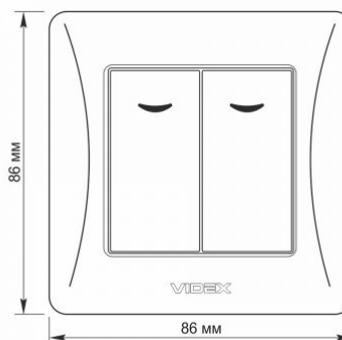

VIDEX®

VIDEX BINERA

INDEX: VF-BNSW2L-W

We reserve the right to make technical changes. The data contained in this material is not legally binding.

Allegro opt Sp. z o.o., ul. Mierzeja Wiślana 11,
30-732 Krakow, Poland.

The product meets the requirements of EU directives

It is forbidden to throw away waste equipment marked with the symbol of a crossed-out bin with other waste

IP20

— Class of protection against dust and moisture. Protection against solid objects larger than 12 mm; no protection against moisture

Date: 4.06.2026