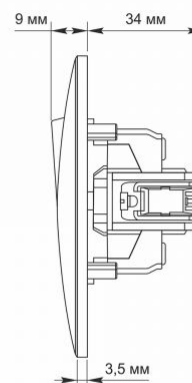

VIDEX®

VIDEX BINERA

INDEX: VF-BNSW2L-W

We reserve the right to make technical changes. The data contained in this material is not legally binding.

Allegro opt Sp. z o.o., ul. Mierzeja Wiślana 11,
30-732 Krakow, Poland.

The product meets the requirements of EU directives

It is forbidden to throw away waste equipment marked with the symbol of a crossed-out bin with other waste

IP20

— Class of protection against dust and moisture. Protection against solid objects larger than 12 mm; no protection against moisture

Date: 4.06.2026