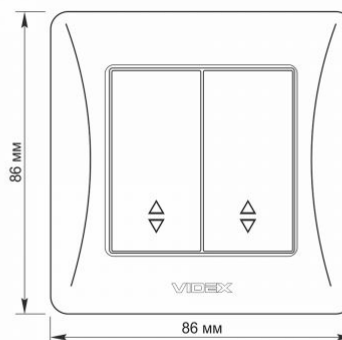

Additional information

Ingress protection	IP20
Housing material	PC, Polyamide

Dimensions

EAN	4820118294964
In the package	1 pc.
Height	86 mm
Outer box	120 pcs.
Width	86 mm

Signs marking goods

Packaging marking	CE, Utilization
-------------------	-----------------

VIDEX BINERA

INDEX: VF-BNSW2P-BG

VIDEX®

VIDEX BINERA

INDEX: VF-BNSW2P-BG

We reserve the right to make technical changes. The data contained in this material is not legally binding.

Allegro opt Sp. z o.o., ul. Mierzeja Wiślana 11,
30-732 Krakow, Poland.