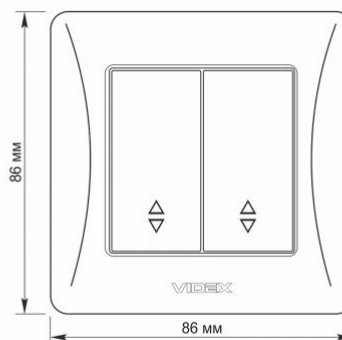

Additional information

Ingress protection	IP20
Housing material	PC, Polyamide

Dimensions

EAN	4820118294964
Height	86 mm
Width	86 mm
In the package	1 pc.
Outer box	120 pcs.

Signs marking goods

Packaging marking	CE, Utilization
--------------------------	-----------------

VIDEX BINERA

INDEX: VF-BNSW2P-BG

VIDEX®

VIDEX BINERA

INDEX: VF-BNSW2P-BG

We reserve the right to make technical changes. The data contained in this material is not legally binding.

Allegro opt Sp. z o.o., ul. Mierzeja Wiślana 11,
30-732 Krakow, Poland.