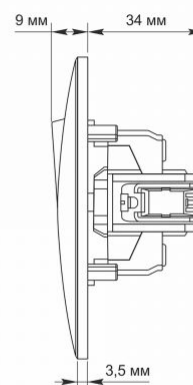

Additional information

Ingress protection	IP20
Housing material	PC, Polyamide

Dimensions

EAN	4820118294964
Height	86 mm
Width	86 mm
In the package	1 pc.
Outer box	120 pcs.

Signs marking goods

Packaging marking	CE, Utilization
--------------------------	-----------------

VIDEX BINERA

INDEX: VF-BNSW2P-BG

VIDEX®

VIDEX BINERA

INDEX: VF-BNSW2P-BG

We reserve the right to make technical changes. The data contained in this material is not legally binding.

Allegro opt Sp. z o.o., ul. Mierzeja Wiślana 11,
30-732 Krakow, Poland.

The product meets the requirements of EU directives

It is forbidden to throw away waste equipment marked with the symbol of a crossed-out bin with other waste

IP20

— Class of protection against dust and moisture. Protection against solid objects larger than 12 mm; no protection against moisture