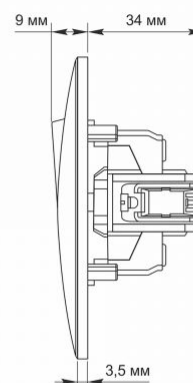

Additional information

Ingress protection	IP20
Housing material	PC, Polyamide

Dimensions

EAN	4820118294964
In the package	1 pc.
Height	86 mm
Outer box	120 pcs.
Width	86 mm

Signs marking goods

Packaging marking	CE, Utilization
-------------------	-----------------

VIDEX BINERA

INDEX: VF-BNSW2P-BG

VIDEX®

VIDEX BINERA

INDEX: VF-BNSW2P-BG

We reserve the right to make technical changes. The data contained in this material is not legally binding.

Allegro opt Sp. z o.o., ul. Mierzeja Wiślana 11,
30-732 Krakow, Poland.

The product meets the requirements of EU directives

It is forbidden to throw away waste equipment marked with the symbol of a crossed-out bin with other waste

IP20

— Class of protection against dust and moisture. Protection against solid objects larger than 12 mm; no protection against moisture