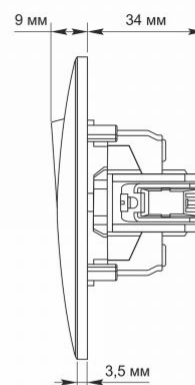

VIDEX®

VIDEX BINERA

INDEX: VF-BNSW2-BG

We reserve the right to make technical changes. The data contained in this material is not legally binding.

Allegro opt Sp. z o.o., ul. Mierzeja Wiślana 11,
30-732 Krakow, Poland.

The product meets the requirements of EU directives

It is forbidden to throw away waste equipment marked with the symbol of a crossed-out bin with other waste

IP20

— Class of protection against dust and moisture. Protection against solid objects larger than 12 mm; no protection against moisture

Date: 29.03.2025