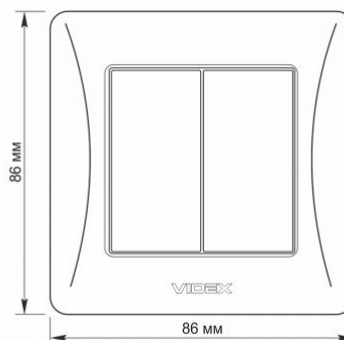

VIDEX®

VIDEX BINERA

INDEX: VF-BNSW2-BG

We reserve the right to make technical changes. The data contained in this material is not legally binding.

Allegro opt Sp. z o.o., ul. Mierzeja Wiślana 11,
30-732 Krakow, Poland.

The product meets the requirements of EU directives

It is forbidden to throw away waste equipment marked with the symbol of a crossed-out bin with other waste

IP20

— Class of protection against dust and moisture. Protection against solid objects larger than 12 mm; no protection against moisture

Date: 29.03.2025