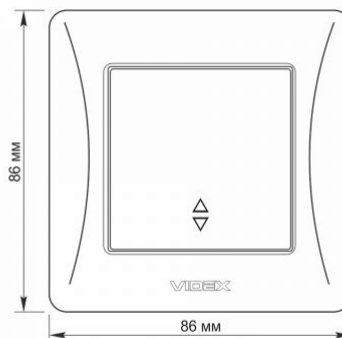

VIDEX®

VIDEX BINERA

INDEX: VF-BNSW1P-W

We reserve the right to make technical changes. The data contained in this material is not legally binding.

Allegro opt Sp. z o.o., ul. Mierzeja Wiślana 11,
30-732 Krakow, Poland.

The product meets the requirements of EU directives

It is forbidden to throw away waste equipment marked with the symbol of a crossed-out bin with other waste

IP20

— Class of protection against dust and moisture. Protection against solid objects larger than 12 mm; no protection against moisture

Date: 4.06.2026