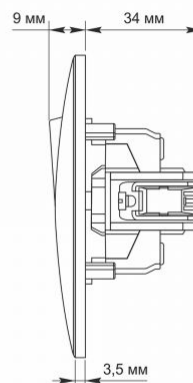

VIDEX®

VIDEX BINERA

INDEX: VF-BNSW1P-W

We reserve the right to make technical changes. The data contained in this material is not legally binding.

Allegro opt Sp. z o.o., ul. Mierzeja Wiślana 11,
30-732 Krakow, Poland.

The product meets the requirements of EU directives

It is forbidden to throw away waste equipment marked with the symbol of a crossed-out bin with other waste

IP20

— Class of protection against dust and moisture. Protection against solid objects larger than 12 mm; no protection against moisture

Date: 4.06.2026