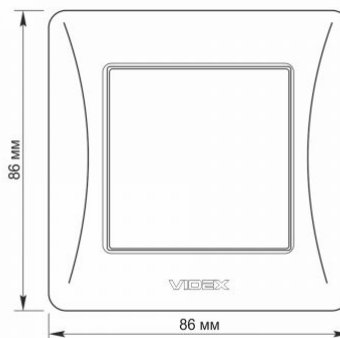

Additional information

Ingress protection	IP20
Housing material	PC, Polyamide

Dimensions

EAN	4820118294865
Height	86 mm
Width	86 mm
In the package	1 pc.
Outer box	120 pcs.

Signs marking goods

Packaging marking	CE, Utilization
--------------------------	-----------------

VIDEX BINERA

INDEX: VF-BNSW1-BG

VIDEX®

VIDEX BINERA

INDEX: VF-BNSW1-BG

We reserve the right to make technical changes. The data contained in this material is not legally binding.

Allegro opt Sp. z o.o., ul. Mierzeja Wiślana 11,
30-732 Krakow, Poland.