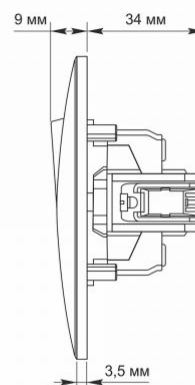

VIDEX®

VIDEX BINERA

INDEX: VF-BNSW1-BG

We reserve the right to make technical changes. The data contained in this material is not legally binding.

Allegro opt Sp. z o.o., ul. Mierzeja Wiślana 11,
30-732 Krakow, Poland.

The product meets the requirements of EU directives

It is forbidden to throw away waste equipment marked with the symbol of a crossed-out bin with other waste

IP20

— Class of protection against dust and moisture. Protection against solid objects larger than 12 mm; no protection against moisture

Date: 29.03.2025