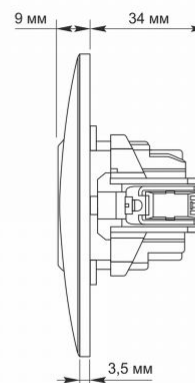

VIDEX®

VIDEX BINERA

INDEX: VF-BNSK1G-BG

We reserve the right to make technical changes. The data contained in this material is not legally binding.

Allegro opt Sp. z o.o., ul. Mierzeja Wiślana 11,
30-732 Krakow, Poland.

The product meets the requirements of EU directives

It is forbidden to throw away waste equipment marked with the symbol of a crossed-out bin with other waste

IP20

— Class of protection against dust and moisture. Protection against solid objects larger than 12 mm; no protection against moisture

Date: 24.06.2026