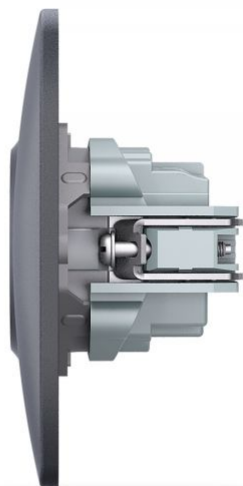

VIDEX®

VIDEX BINERA

INDEX: VF-BNSK1G-BG

We reserve the right to make technical changes. The data contained in this material is not legally binding.

Allegro opt Sp. z o.o., ul. Mierzeja Wiślana 11,
30-732 Krakow, Poland.

The product meets the requirements of EU directives

It is forbidden to throw away waste equipment marked with the symbol of a crossed-out bin with other waste

IP20

— Class of protection against dust and moisture. Protection against solid objects larger than 12 mm; no protection against moisture

Date: 24.06.2026