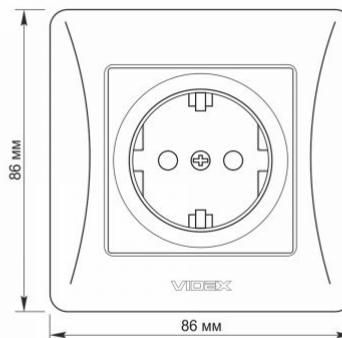

VIDEX®

VIDEX BINERA

INDEX: VF-BNSK1G-BG

We reserve the right to make technical changes. The data contained in this material is not legally binding.

Allegro opt Sp. z o.o., ul. Mierzeja Wiślana 11,
30-732 Krakow, Poland.

The product meets the requirements of EU directives

It is forbidden to throw away waste equipment marked with the symbol of a crossed-out bin with other waste

IP20

— Class of protection against dust and moisture. Protection against solid objects larger than 12 mm; no protection against moisture

Date: 24.06.2026