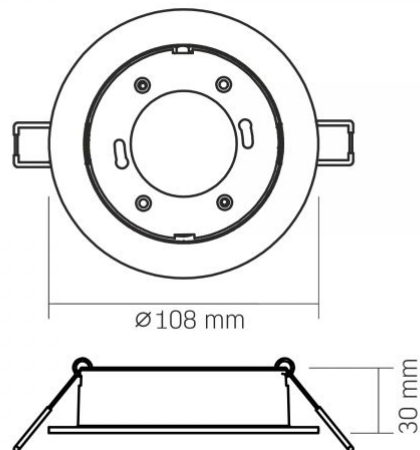

INDEX: VL-SPF27R-W

We reserve the right to make technical changes. The data contained in this material is not legally binding.

Allegro opt Sp. z o.o., ul. Mierzeja Wiślana 11,
30-732 Krakow, Poland.

The product must be used indoors

Class of protection against electric shock II - provided not only by basic insulation but also by double or reinforced insulation

The product meets the requirements of EU directives

It is forbidden to throw away waste equipment marked with the symbol of a crossed-out bin with other waste

IK07

The product withstands a medium impact (e.g., from a blunt object)

-25° +50°C

Operating temperatures range

Free

The product does not contain mercury

IP20

Class of protection against dust and moisture. Protection against solid objects larger than 12 mm; no protection against moisture