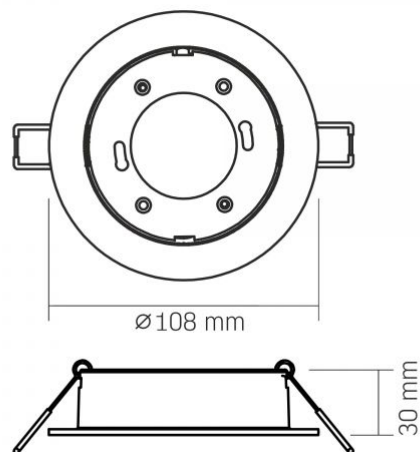

INDEX: VL-SPF27R-W

We reserve the right to make technical changes. The data contained in this material is not legally binding.

Allegro opt Sp. z o.o., ul. Mierzeja Wiślana 11,
30-732 Krakow, Poland.

The product must be used indoors

Class of protection against electric shock II - provided not only by basic insulation but also by double or reinforced insulation

The product meets the requirements of EU directives

It is forbidden to throw away waste equipment marked with the symbol of a crossed-out bin with other waste

IK07

The product withstands a medium impact (e.g., from a blunt object)

-25° +50°C

Operating temperatures range

Free

The product does not contain mercury

IP20

Class of protection against dust and moisture. Protection against solid objects larger than 12 mm; no protection against moisture