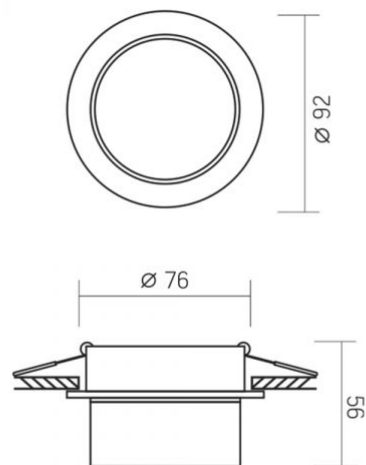

Outer box 50 pcs.

Recessed spotlight luminaire VL-SPF11R-W

INDEX: VL-SPF11R-W

Height 56 mm

Width 92 mm

Depth 92 mm

INDEX: VL-SPF11R-W

We reserve the right to make technical changes. The data contained in this material is not legally binding.