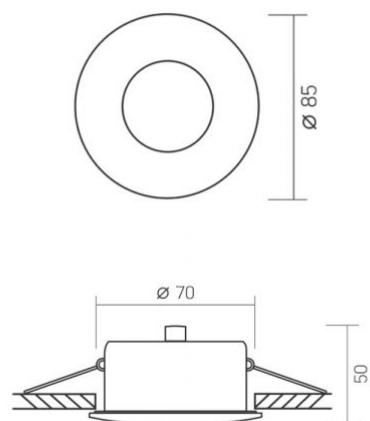

Housing colour White

Operating temperature range -25° +50°C

Mercury content Does not contain

Ingress protection IP54

Housing material Aluminum

Dimensions

EAN 4820246482851

Height 50 mm

Recessed spotlight luminaire VL-SPF10R-W

INDEX: VL-SPF10R-W

Depth 85 mm

Width 85 mm

Outer box 50 pcs.

INDEX: VL-SPF10R-W

We reserve the right to make technical changes. The data contained in this material is not legally binding.